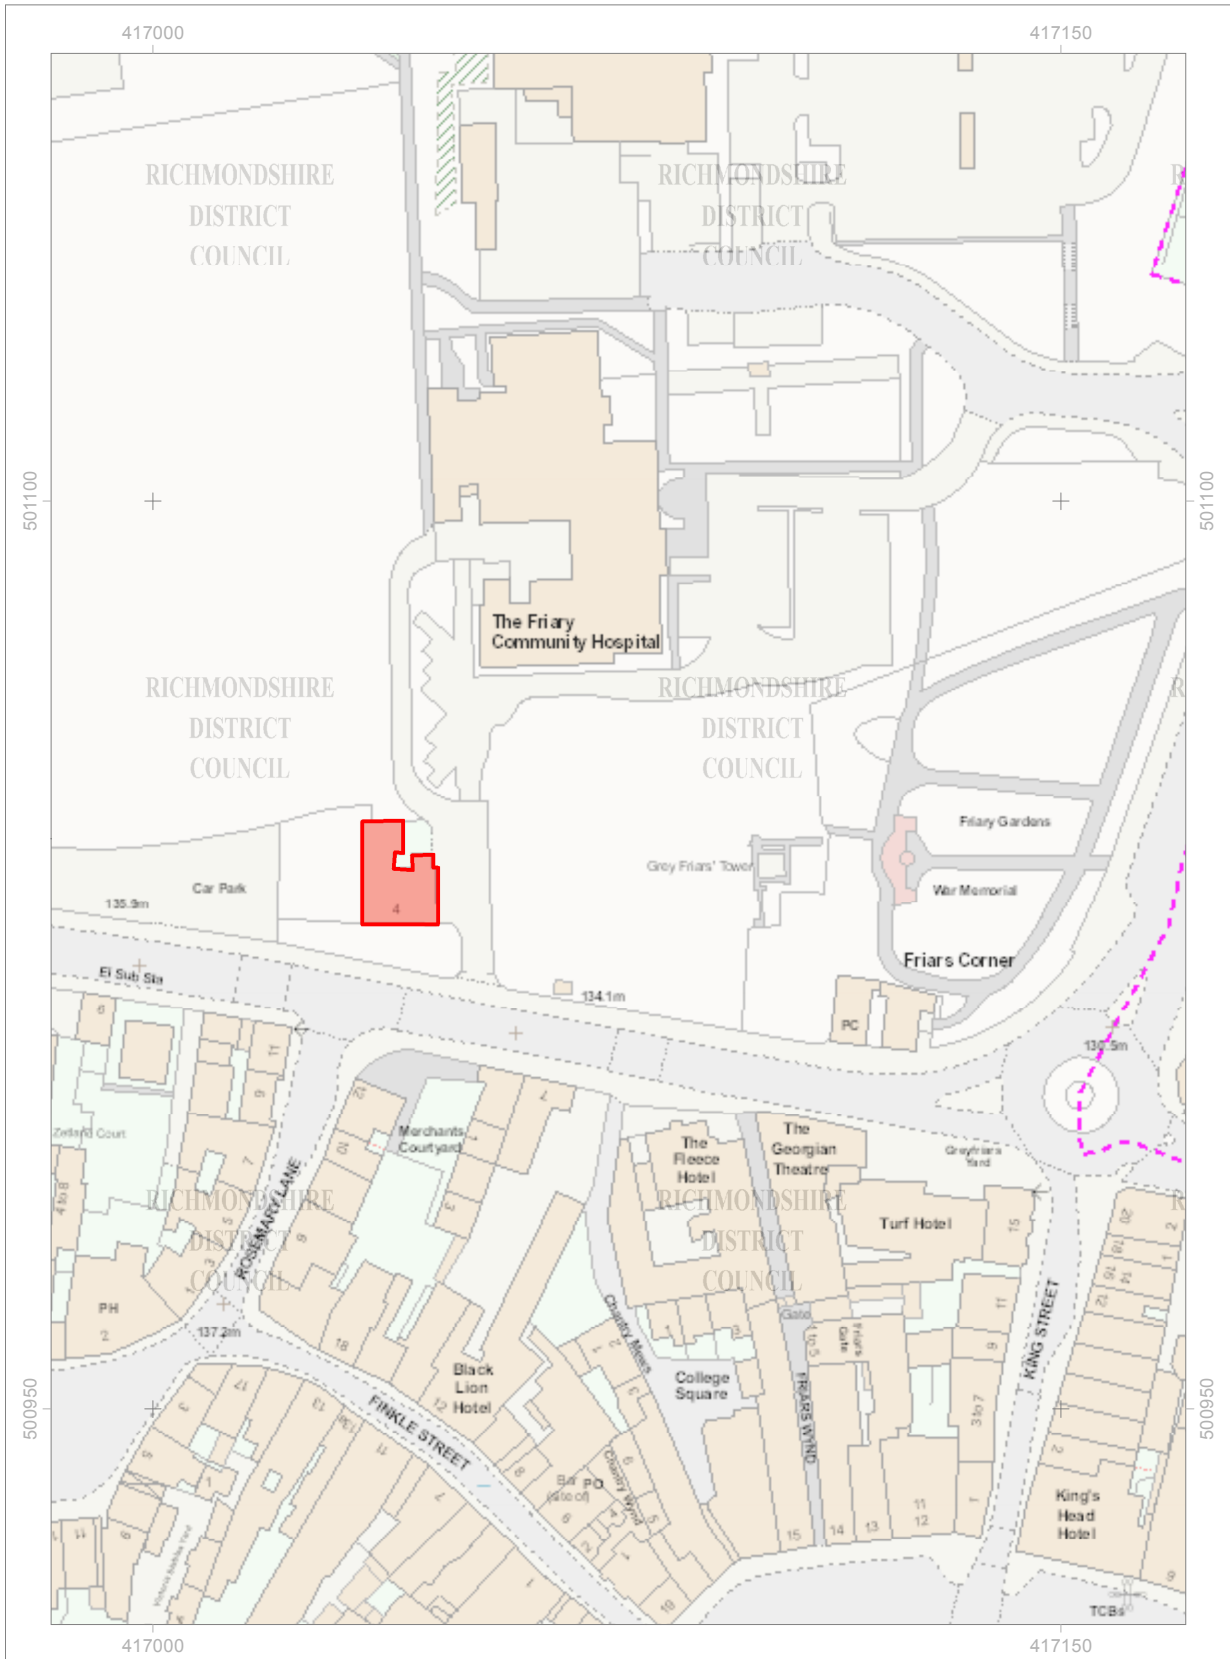

Friary Lodge

Richmond

Date: 17/11/2017

Mercury House, Station Road
DL10 4JX

© Crown copyright and database right
2017. Ordnance Survey Licence No.
100018642.